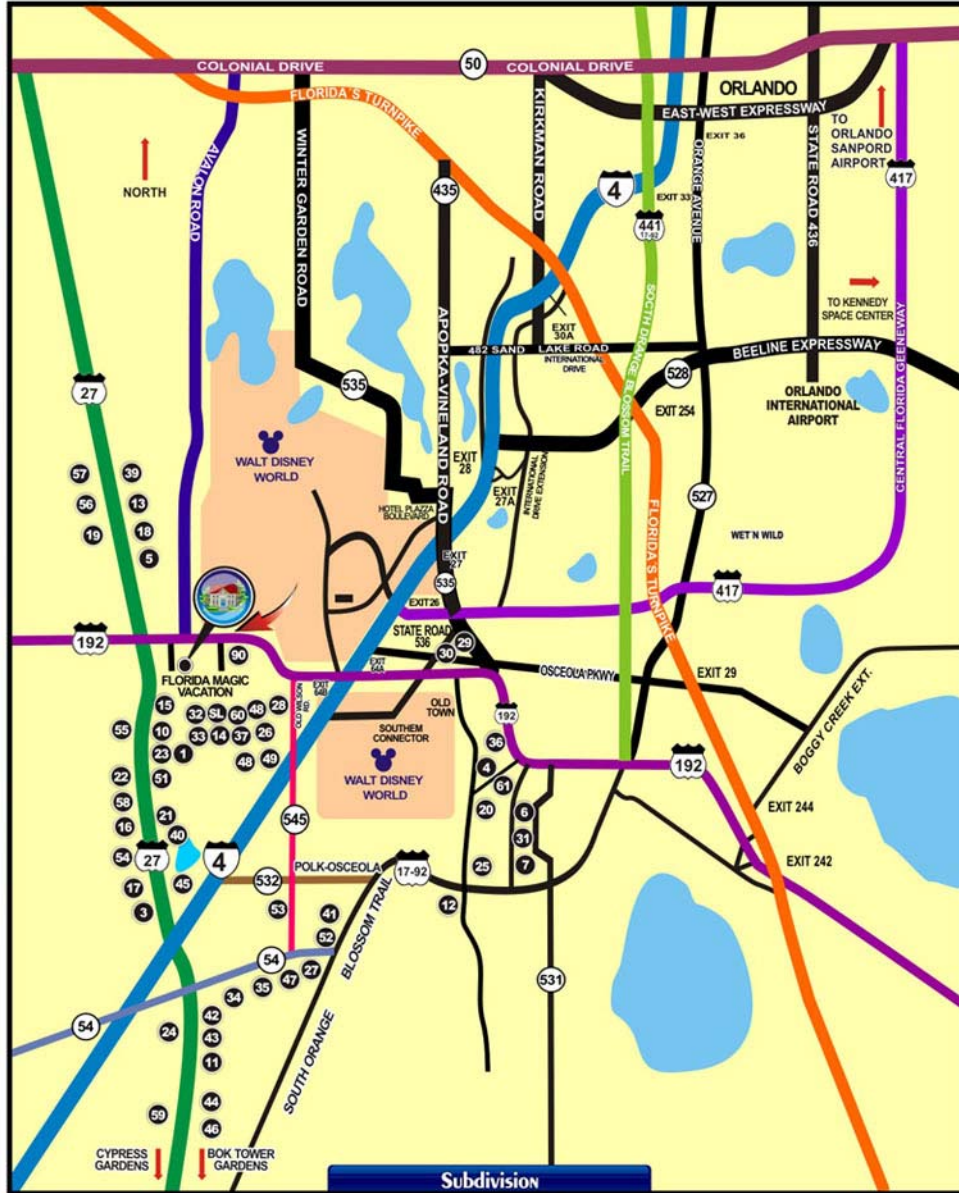

Map

Subdivision

Subdivision

01 BAHAMA BAY	10 DAVENPORT LAKES	19 WESTCHESTER	28 INDIAN RIDGE OAKS	37 OAK ISLAND HARBOR	46 SOUTHERN DUNES	55 WELLINGTON
02 BRIDGEWATER CROSSING	11 DUNSON HILLS	20 HAMILTONS RESERVE	29 INDIAN WELLS - 01	38 OAK POINT	47 SUNRIDGE WOODS	56 GREATER GROVES
03 CALABAY PARK	12 EAGLE POINT	21 HAMPTON LAKES	30 INDIAN WELLS - 02	39 ORANGE TREE	48 SUNSET LAKES	57 WESTON HILLS
04 CHATHAM PARK	13 EAGLE RIDGE	22 HIGHLANDS RESERVE	31 LAKE BERKLEY	40 PALM KEY VILLAGE	49 SUNSET RIDGE	58 WESTRIDGE
05 CLEAR CREEK	14 EMERALD ISLE	23 HILLCREST	32 LINDFIELDS RESERVE	41 PARADISE	50 THE ABBEY AT WEST HAVEN	59 WESTBURY
06 COUNTRY CREEK	15 ESPRIT	24 INDIAN CREEK	33 LINDFIELDS	42 RIDGWOOD LAKES	51 THE PALMS	60 WINDHAM PALMS
07 CREEKSIDE	16 FLORIDA PINES	25 INDIAN POINT	34 LOMA DE SOL	43 ROLLING HILLS	52 THOUSAND OAKS	61 WINDWARD CAY
08 CRESCENT LAKES	17 FOUR CORNERS	26 INDIAN RIDGE	35 LOMA LINDA	44 ROYAL PALM	53 TOWN CENTER	62 WOODRIDGE
09 CUMBRIAN LAKES	18 GLENBROOK	27 GRAN RESERVE	36 MONTEGO BAY	45 SANTA CRUZ	54 TUSCAN RIDGE	63 SUNLAKE RESORT